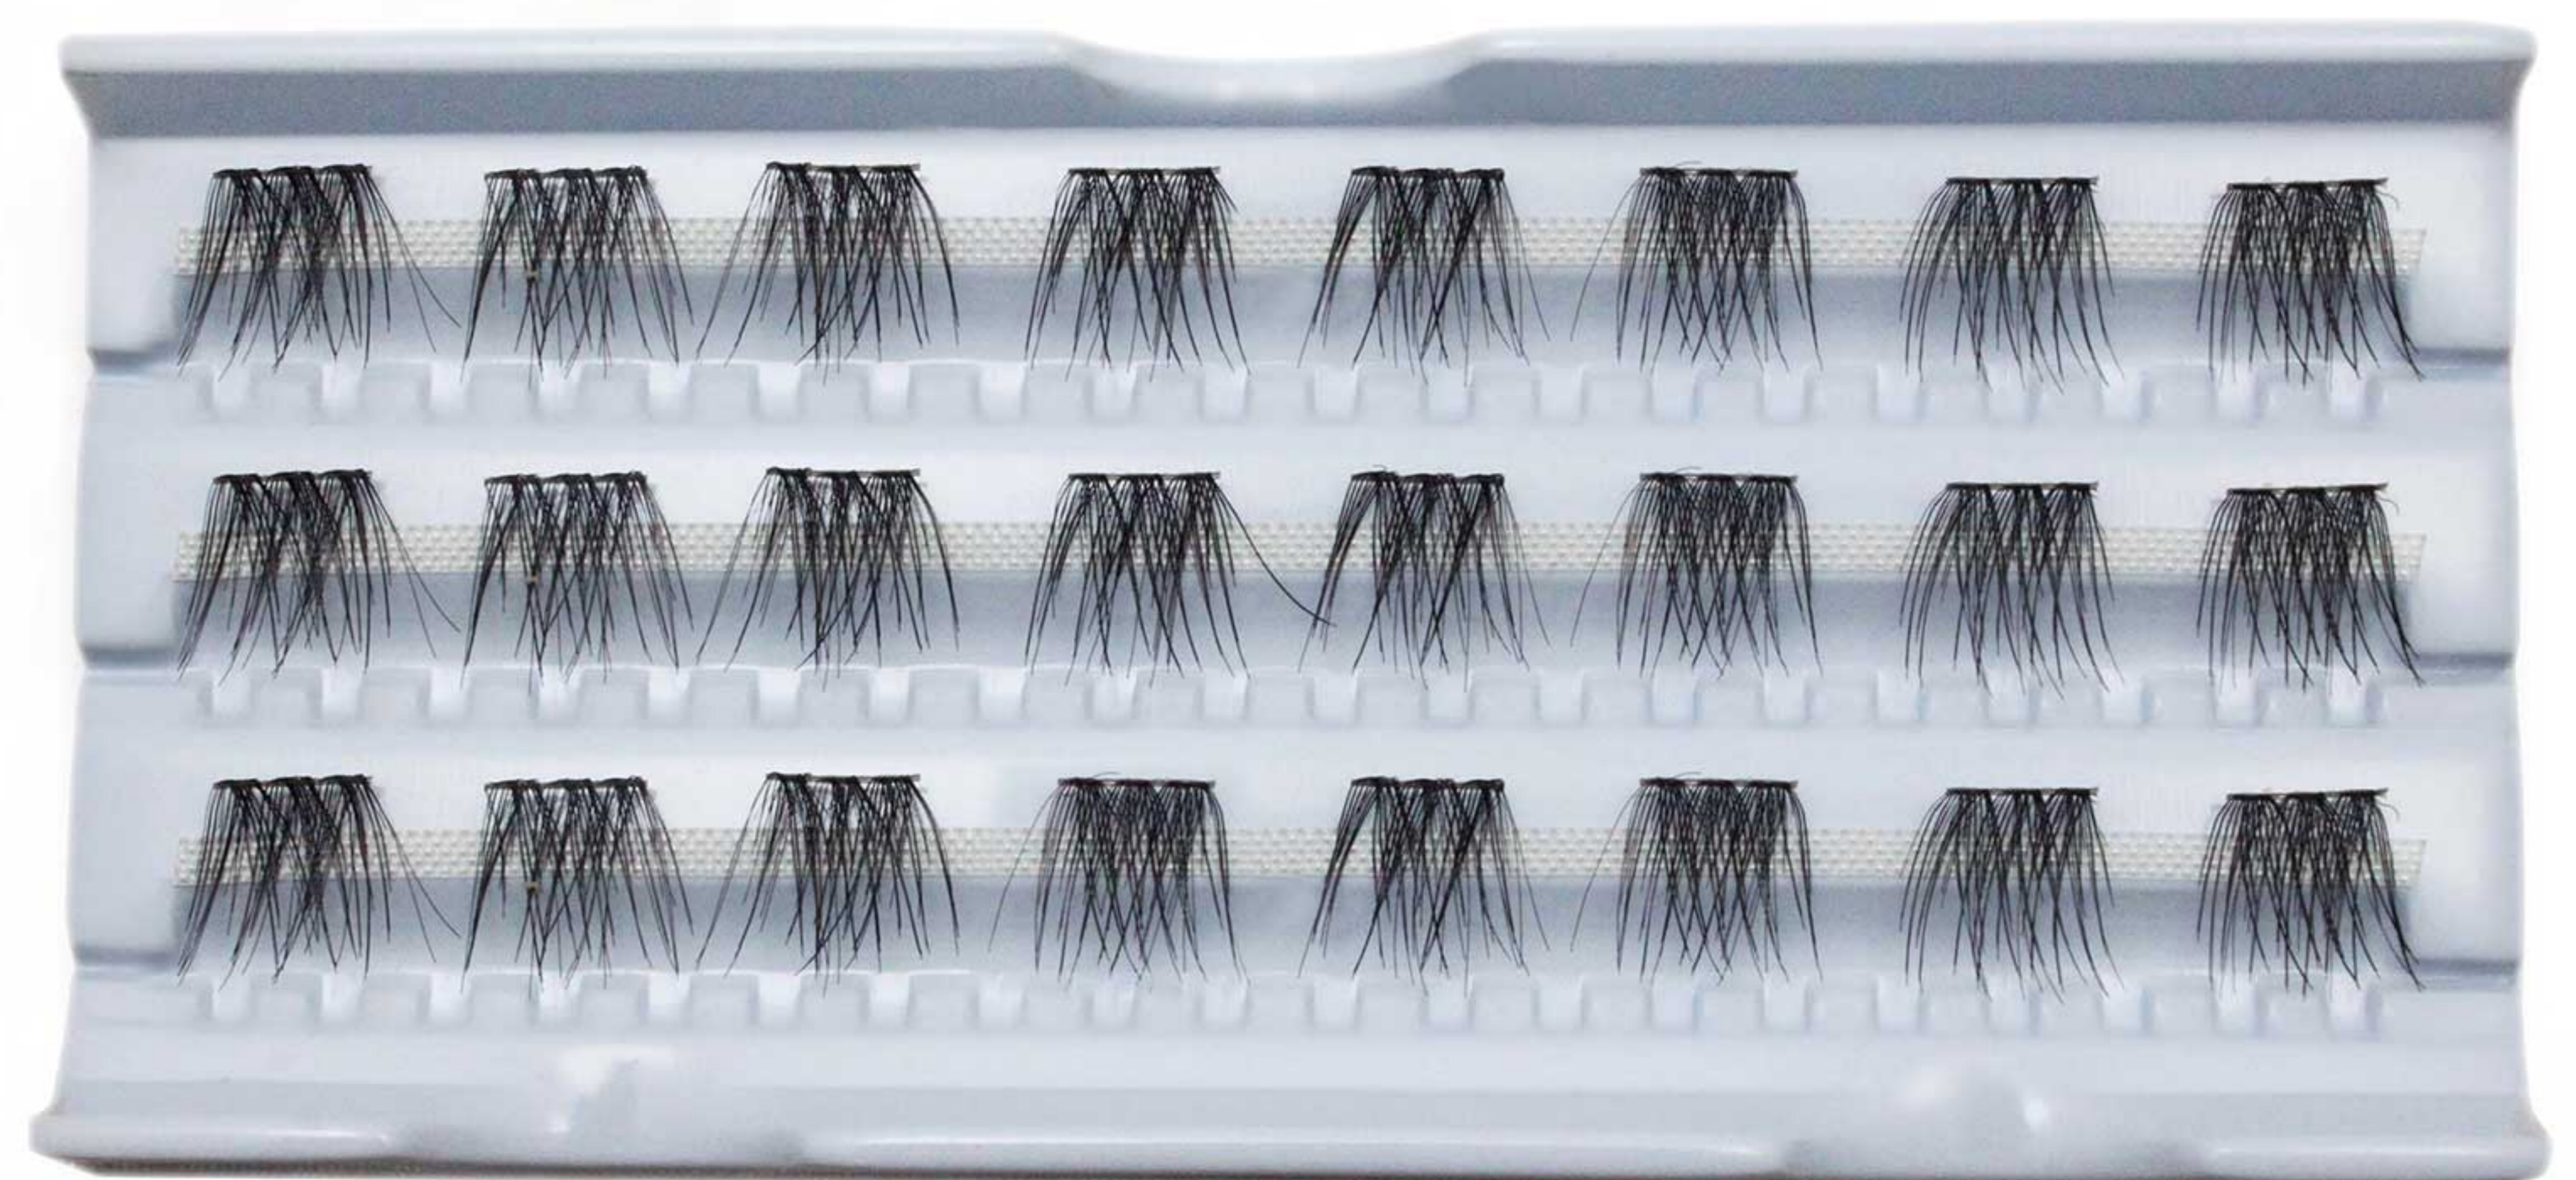

**NEW
INNOVATION**

Natural Vegan Lashes

Soft Lash Band . Super Fine Hair . Light Weight

240TS-13

220TS-13

220T23-10
(10mm hair length)

220T23-12
(12mm hair length)

Quick Production Leadtime . Competitive Price

Soft Lash Band . Super Fine Hair . Light Weight

220T23-14
(14mm hair length)

220T23-14 (H-14)
(14mm hair length)

183T23-10
(10mm hair length)

183T23-12
(12mm hair length)

Quick Production Leadtime . Competitive Price

Soft Lash Band . Super Fine Hair . Light Weight

240TS-5

M2-1

260T3 (10)

280T10 (10)

260T12 (10)

Quick Production Leadtime . Competitive Price

PT. ROYAL KORINDAH
World Leader in Eyelashes