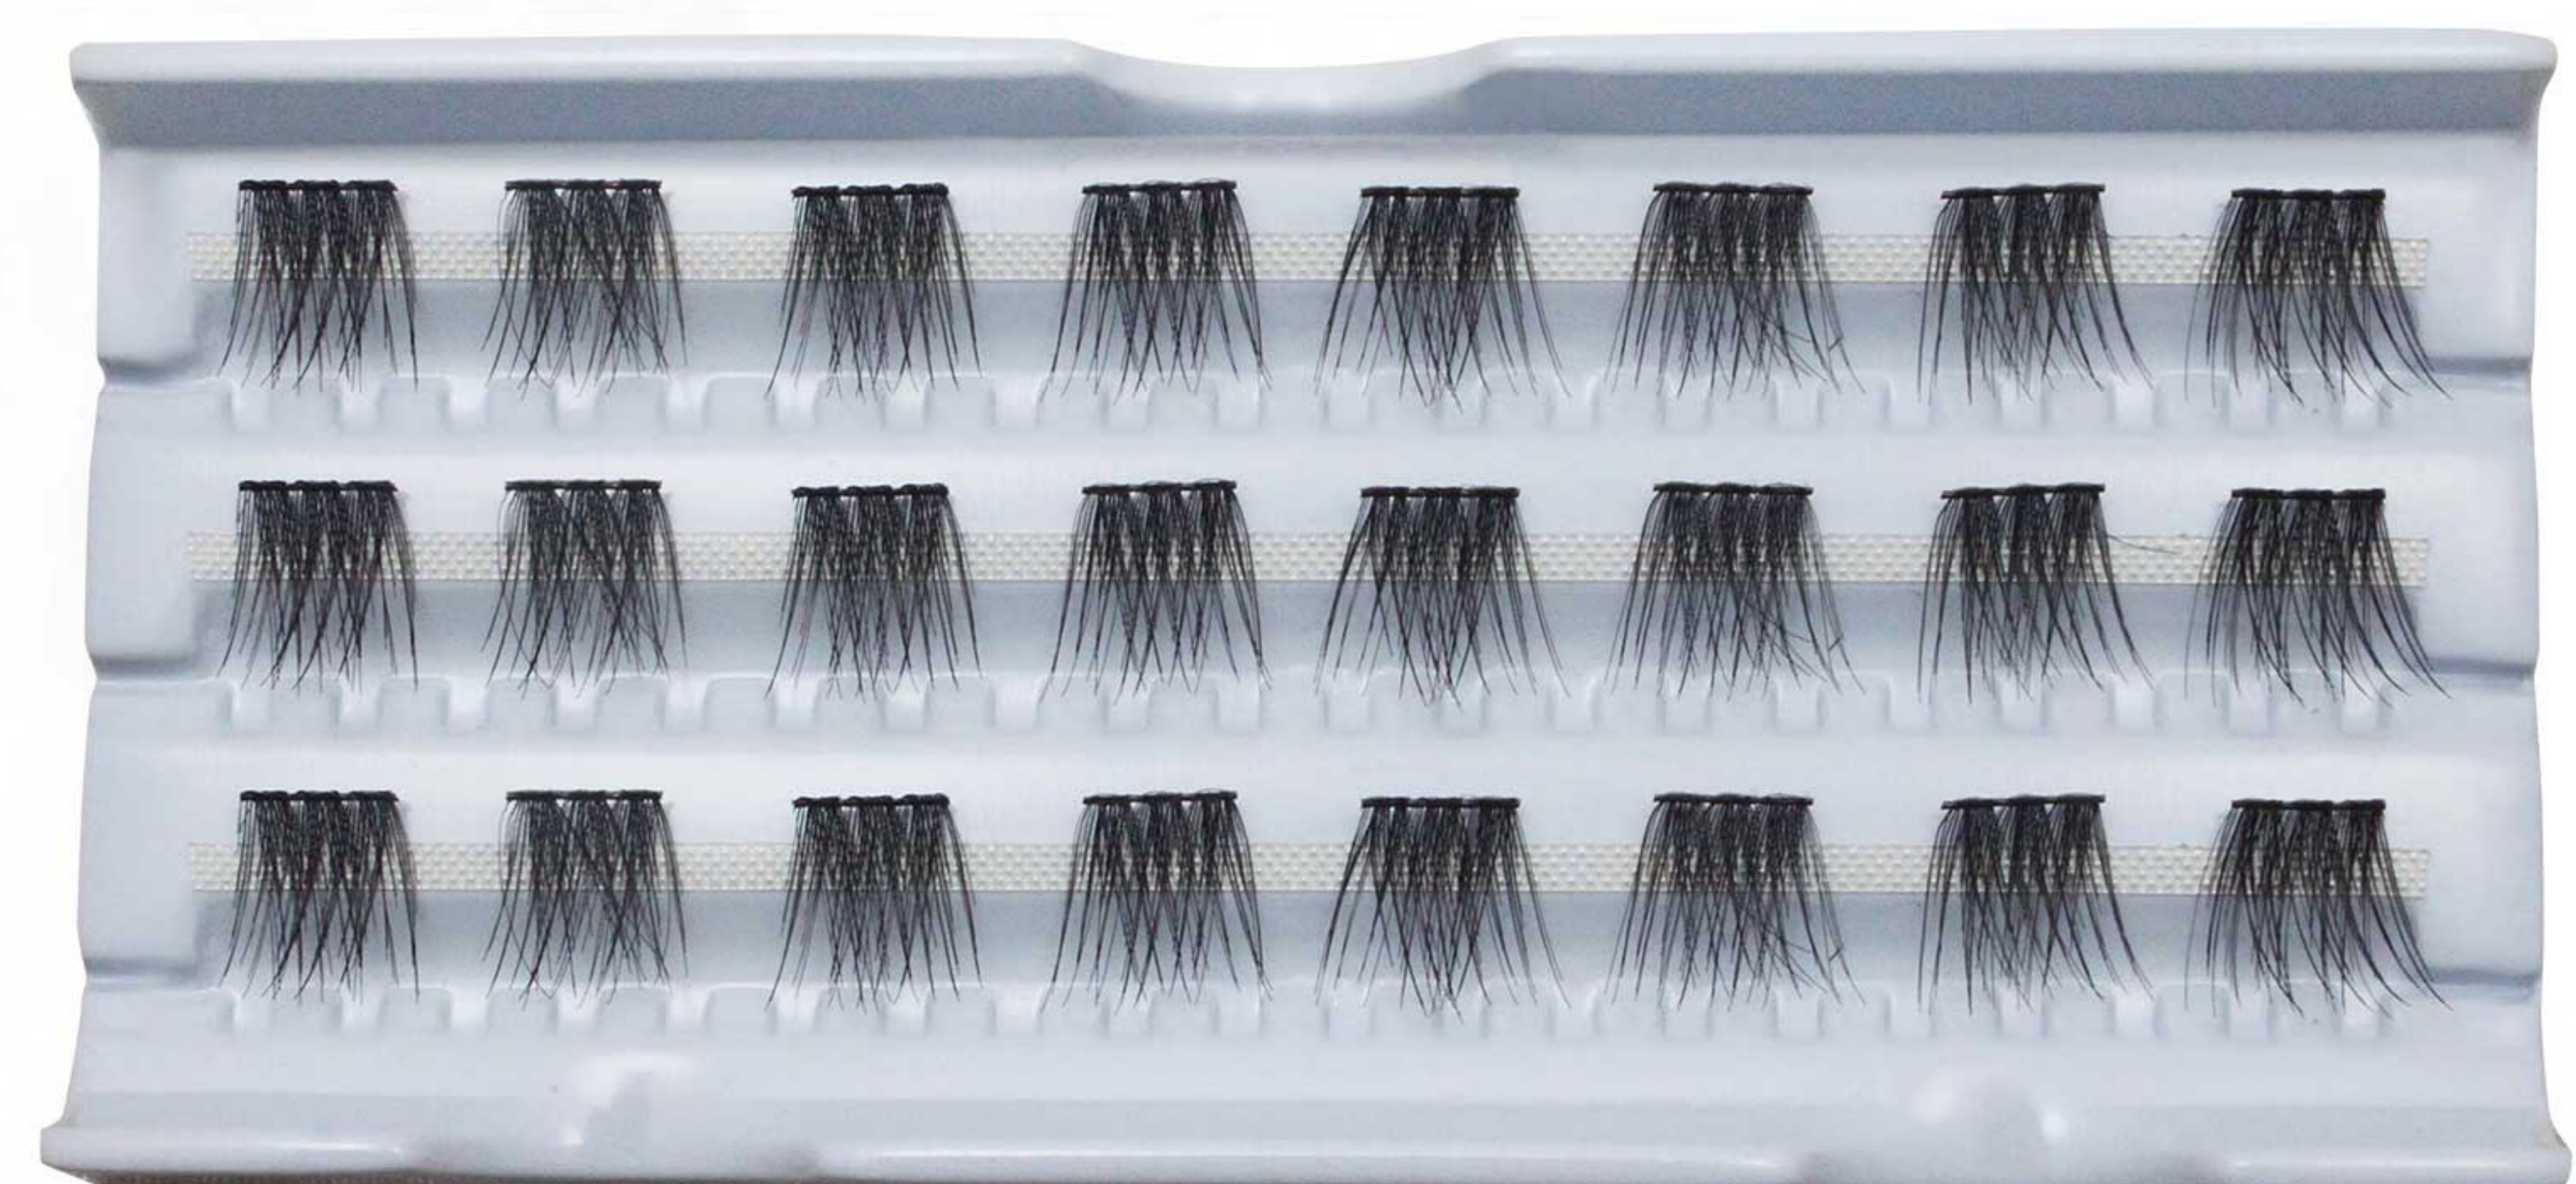

**NEW
INNOVATION**

Natural Vegan Lashes

Soft Lash Band . Super Fine Hair . Light Weight

240TS-13

220TS-13

220T23-10
(10mm hair length)

220T23-12
(12mm hair length)

Quick Production Leadtime . Competitive Price

Soft Lash Band . Super Fine Hair . Light Weight

220T23-14
(14mm hair length)

220T23-14 (H-14)
(14mm hair length)

183T23-10
(10mm hair length)

183T23-12
(12mm hair length)

Quick Production Leadtime . Competitive Price

Soft Lash Band . Super Fine Hair . Light Weight

240TS-5

M2-1

260T3 (10)

280T10 (10)

260T12 (10)

Quick Production Leadtime . Competitive Price

PT. ROYAL KORINDAH
World Leader in Eyelashes