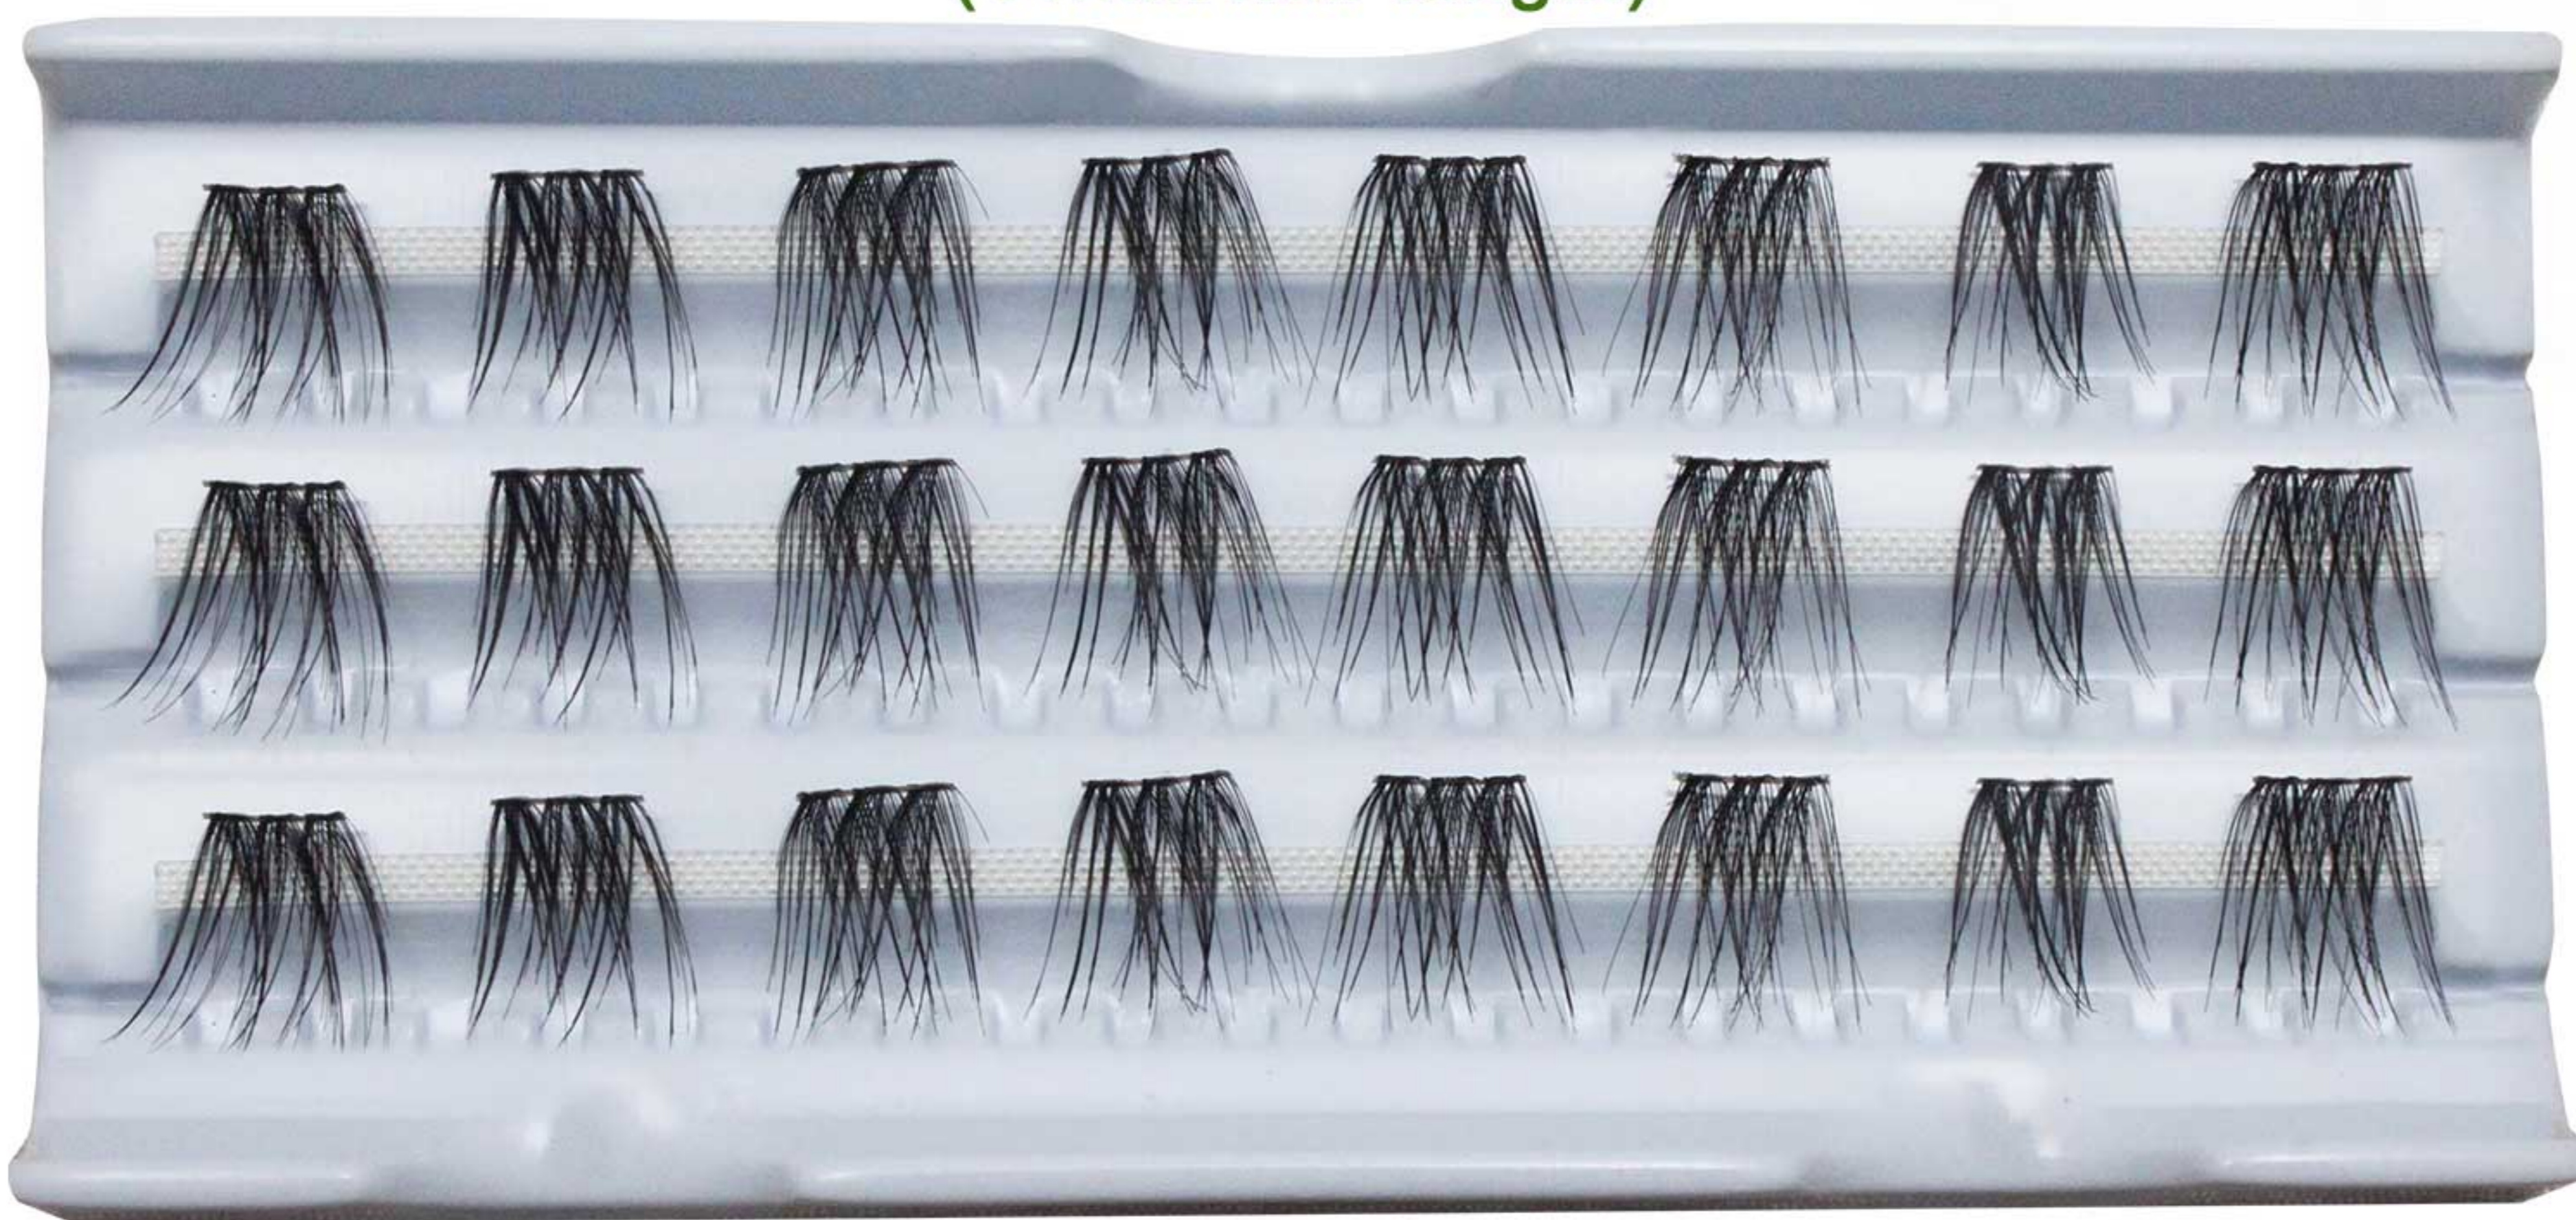

**NEW
INNOVATION**

Natural Vegan Lashes

Soft Lash Band . Super Fine Hair . Light Weight

240TS-13

220TS-13

220T23-10
(10mm hair length)

220T23-12
(12mm hair length)

Quick Production Leadtime . Competitive Price

Soft Lash Band . Super Fine Hair . Light Weight

220T23-14
(14mm hair length)

220T23-14 (H-14)
(14mm hair length)

183T23-10
(10mm hair length)

183T23-12
(12mm hair length)

Quick Production Leadtime . Competitive Price

Soft Lash Band . Super Fine Hair . Light Weight

240TS-5

M2-1

260T3 (10)

280T10 (10)

260T12 (10)

Quick Production Leadtime . Competitive Price

PT. ROYAL KORINDAH
World Leader in Eyelashes