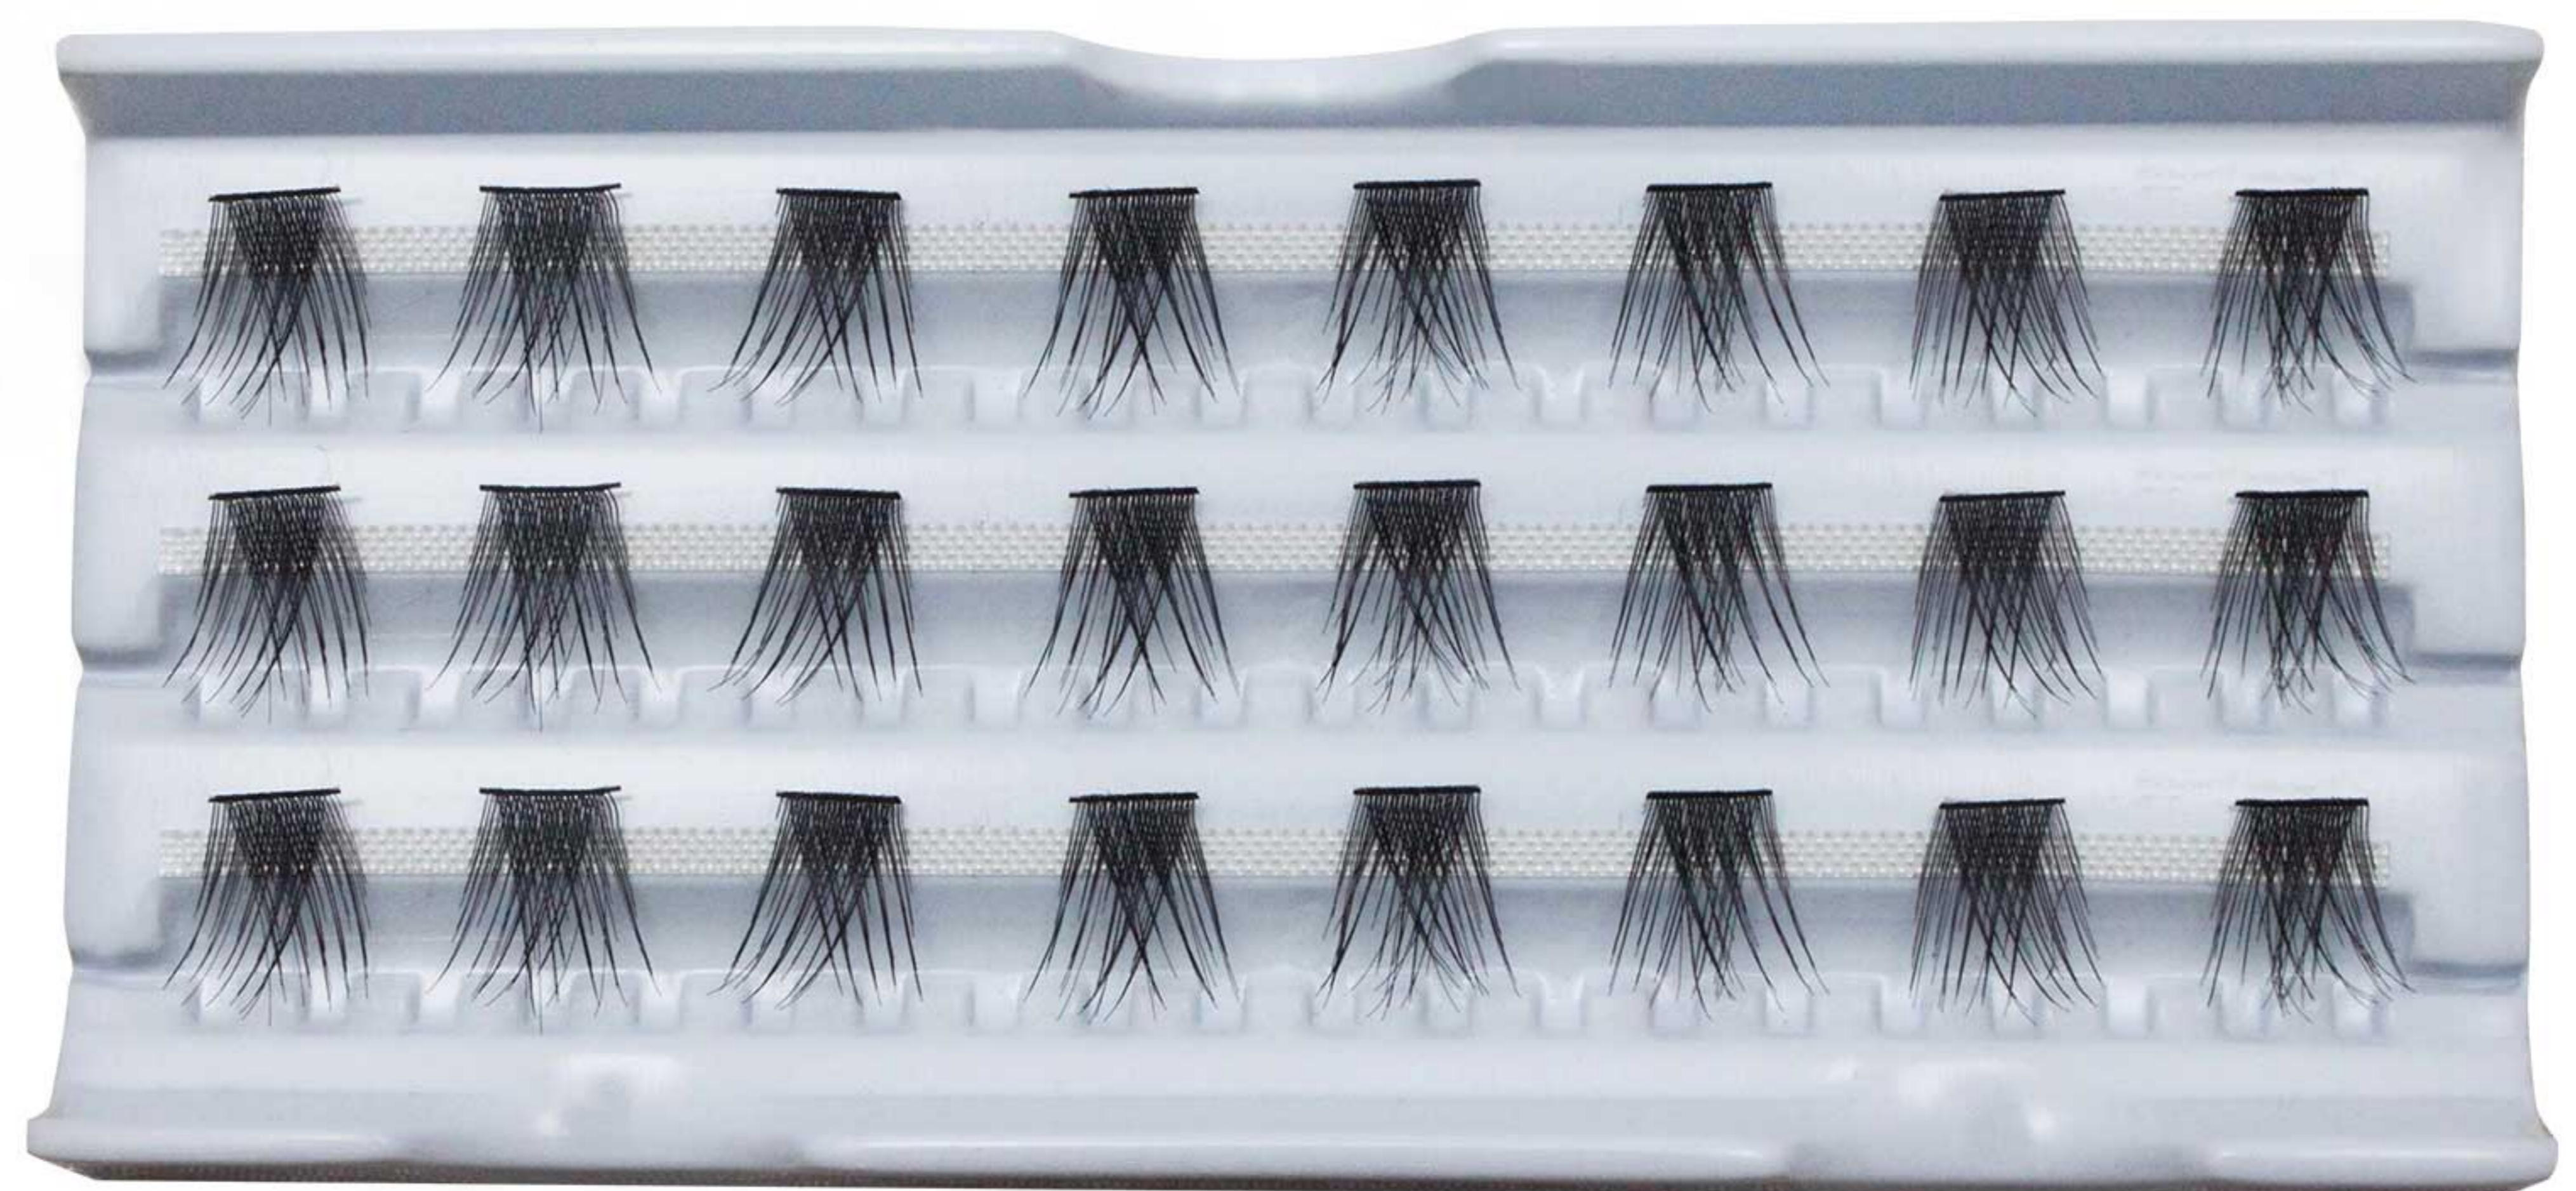

**NEW
INNOVATION**

Natural Vegan Lashes

Soft Lash Band . Super Fine Hair . Light Weight

240TS-13

220TS-13

220T23-10
(10mm hair length)

220T23-12
(12mm hair length)

Quick Production Leadtime . Competitive Price

Soft Lash Band . Super Fine Hair . Light Weight

220T23-14
(14mm hair length)

220T23-14 (H-14)
(14mm hair length)

183T23-10
(10mm hair length)

183T23-12
(12mm hair length)

Quick Production Leadtime . Competitive Price

Soft Lash Band . Super Fine Hair . Light Weight

240TS-5

M2-1

260T3 (10)

280T10 (10)

260T12 (10)

Quick Production Leadtime . Competitive Price

PT. ROYAL KORINDAH
World Leader in Eyelashes