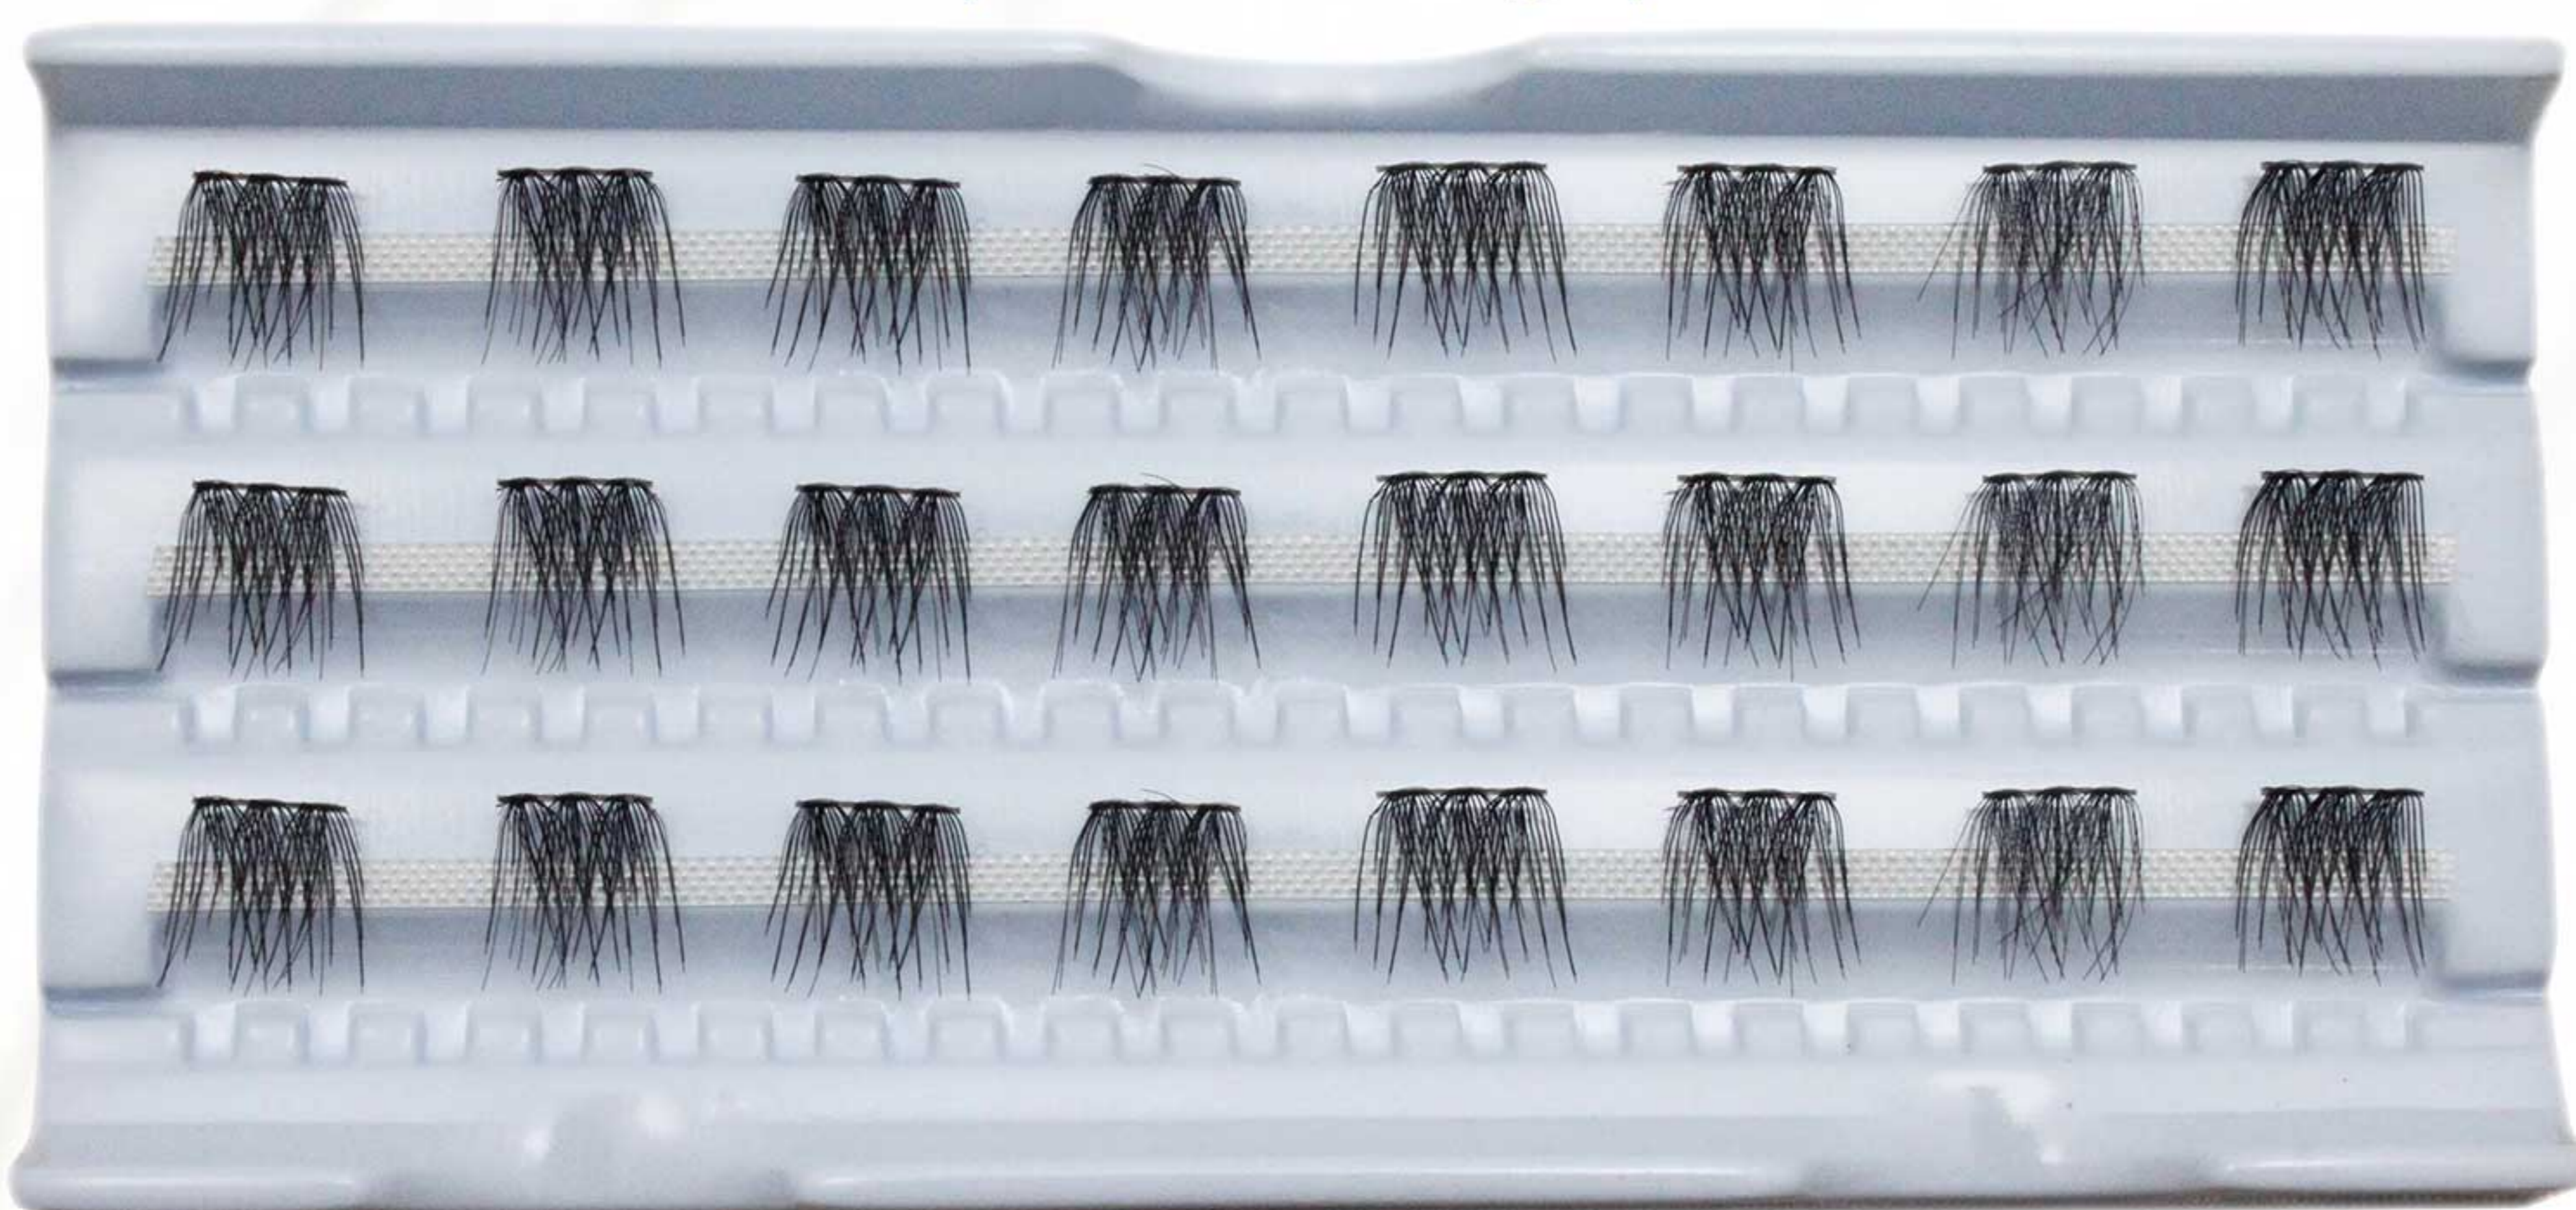

**NEW
INNOVATION**

Natural Vegan Lashes

Soft Lash Band . Super Fine Hair . Light Weight

240TS-13

220TS-13

220T23-10
(10mm hair length)

220T23-12
(12mm hair length)

Quick Production Leadtime . Competitive Price

Soft Lash Band . Super Fine Hair . Light Weight

220T23-14
(14mm hair length)

220T23-14 (H-14)
(14mm hair length)

183T23-10
(10mm hair length)

183T23-12
(12mm hair length)

Quick Production Leadtime . Competitive Price

Soft Lash Band . Super Fine Hair . Light Weight

240TS-5

M2-1

260T3 (10)

280T10 (10)

260T12 (10)

Quick Production Leadtime . Competitive Price

PT. ROYAL KORINDAH
World Leader in Eyelashes