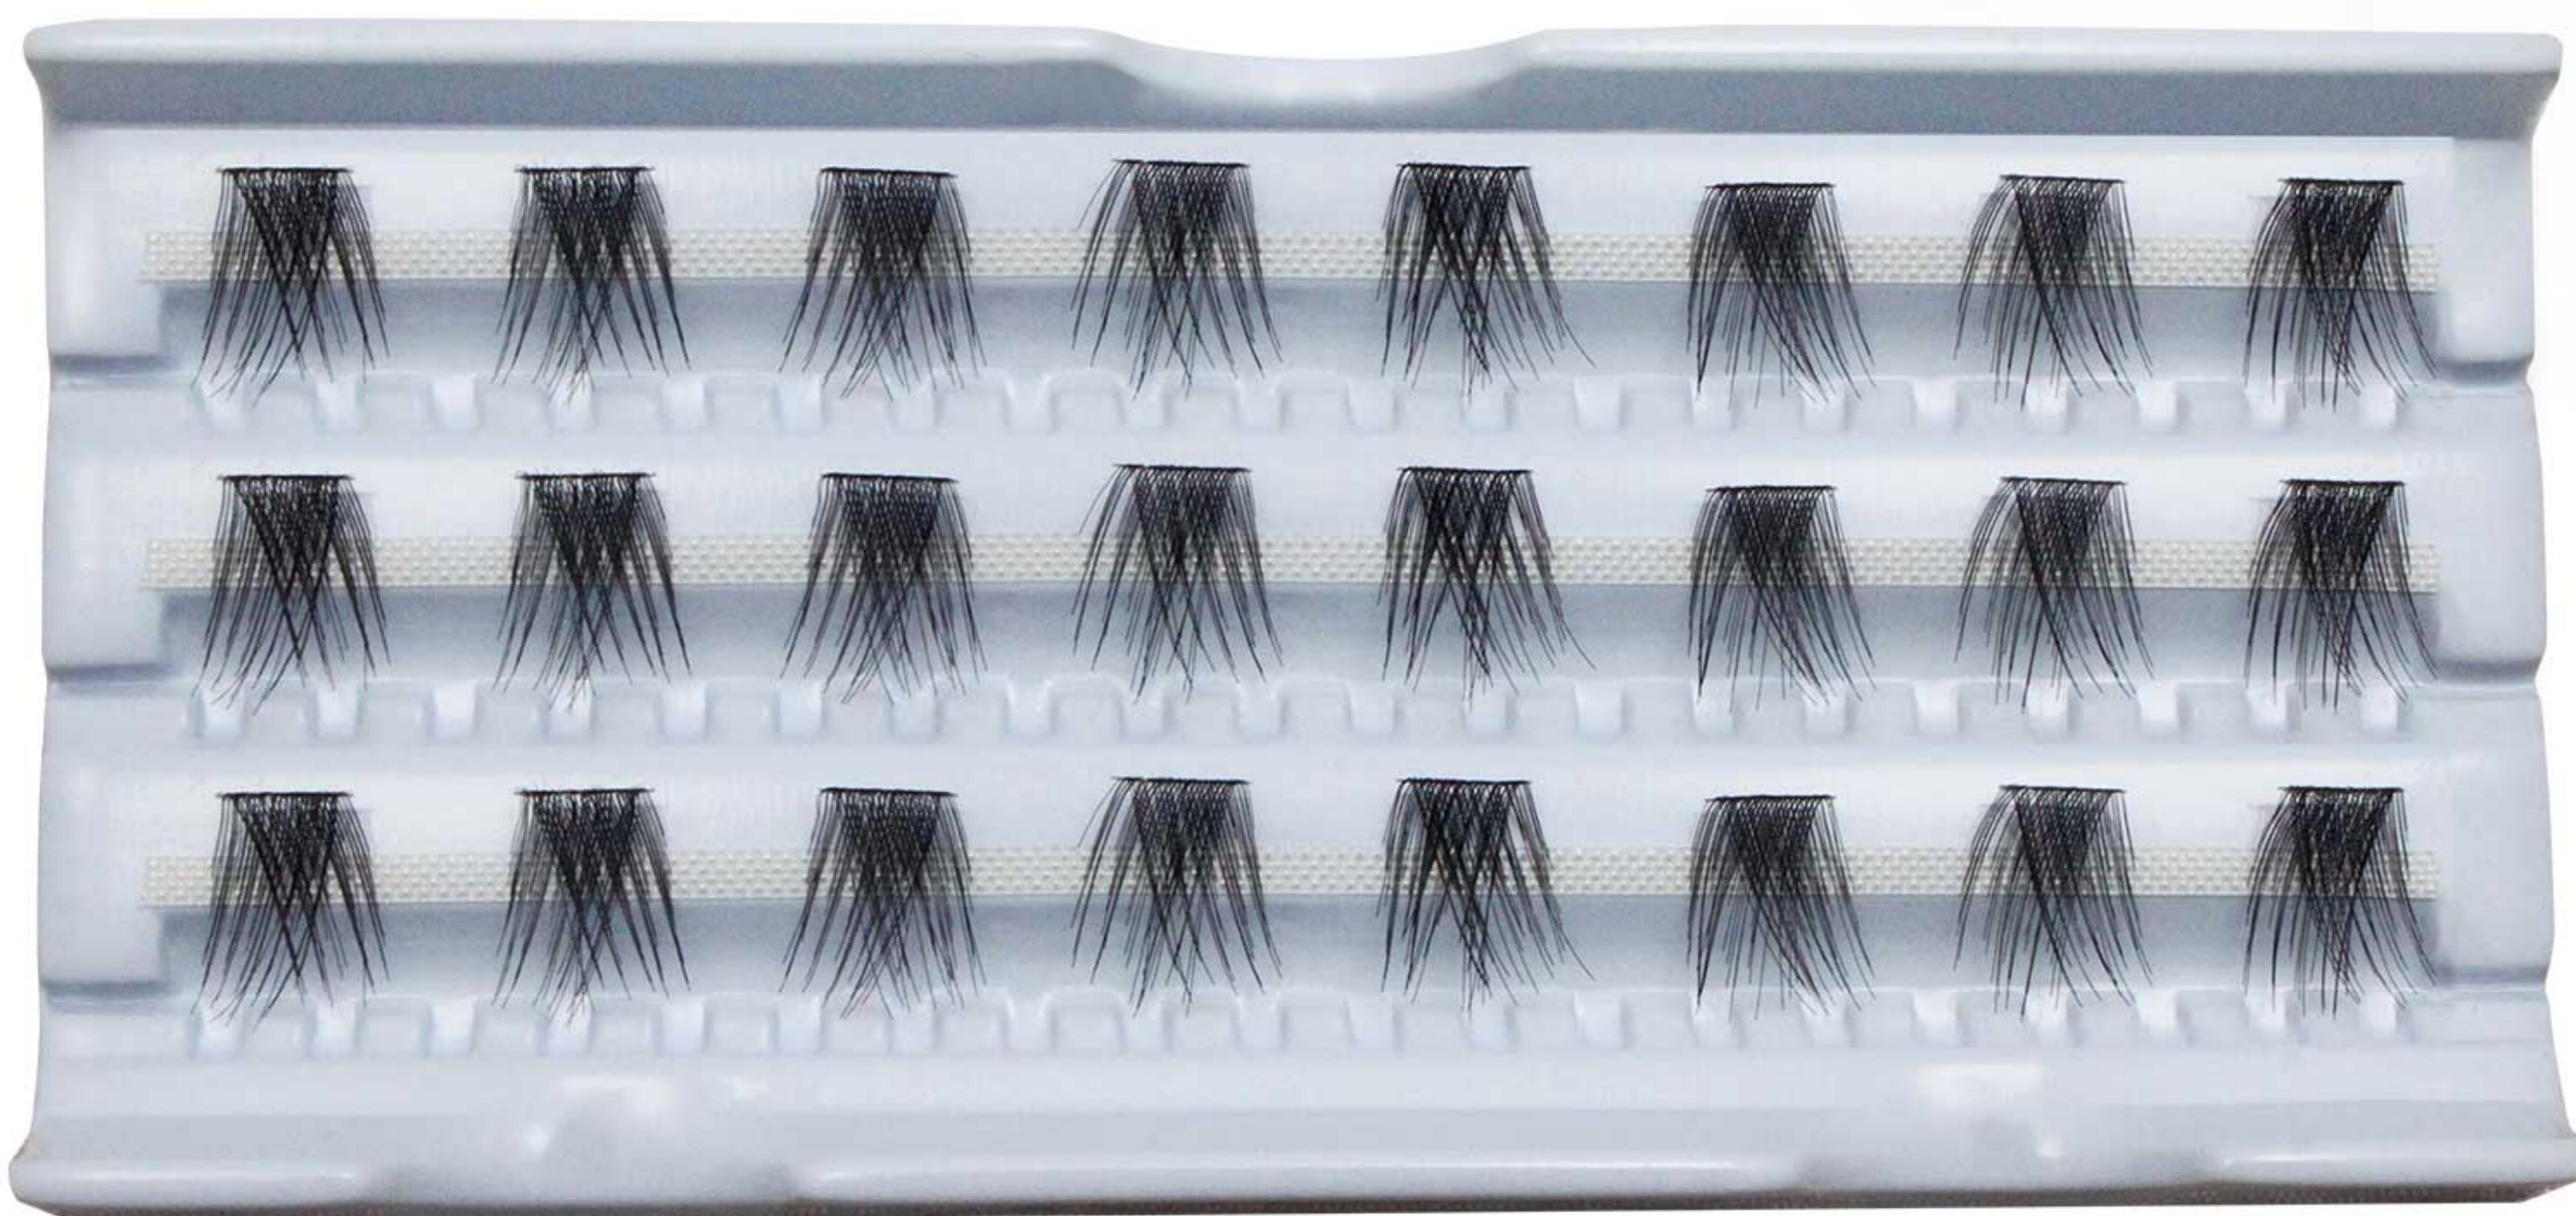

**NEW
INNOVATION**

Natural Vegan Lashes

Soft Lash Band . Super Fine Hair . Light Weight

240TS-13

220TS-13

220T23-10
(10mm hair length)

220T23-12
(12mm hair length)

Quick Production Leadtime . Competitive Price

Soft Lash Band . Super Fine Hair . Light Weight

220T23-14
(14mm hair length)

220T23-14 (H-14)
(14mm hair length)

183T23-10
(10mm hair length)

183T23-12
(12mm hair length)

Quick Production Leadtime . Competitive Price

Soft Lash Band . Super Fine Hair . Light Weight

240TS-5

M2-1

260T3 (10)

280T10 (10)

260T12 (10)

Quick Production Leadtime . Competitive Price

PT. ROYAL KORINDAH
World Leader in Eyelashes